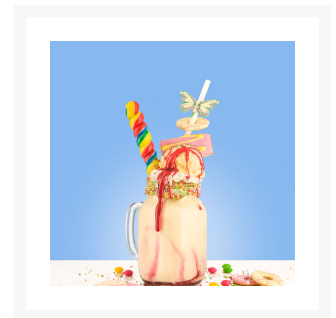

Shmoo Vanilla

Product Images

Additional Information

Storage Type

Ambient