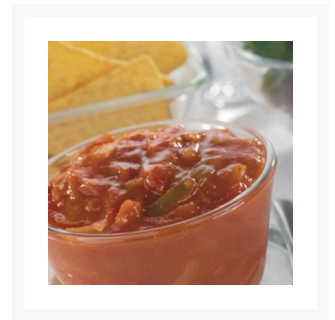

Rio Pacific Chunky Salsa

Product Images

Additional Information

Storage Type

Ambient