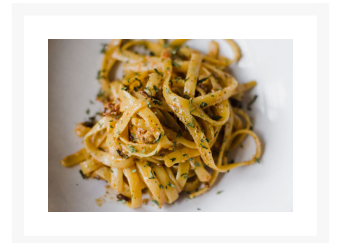

Triple Lion Dried Linguine

Product Images

Additional Information

Storage Type

Ambient