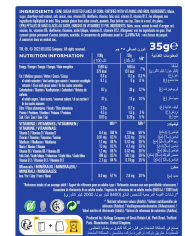

Kelloggs Frosties Cereal

Product Images

Additional Information

Storage Type

Ambient