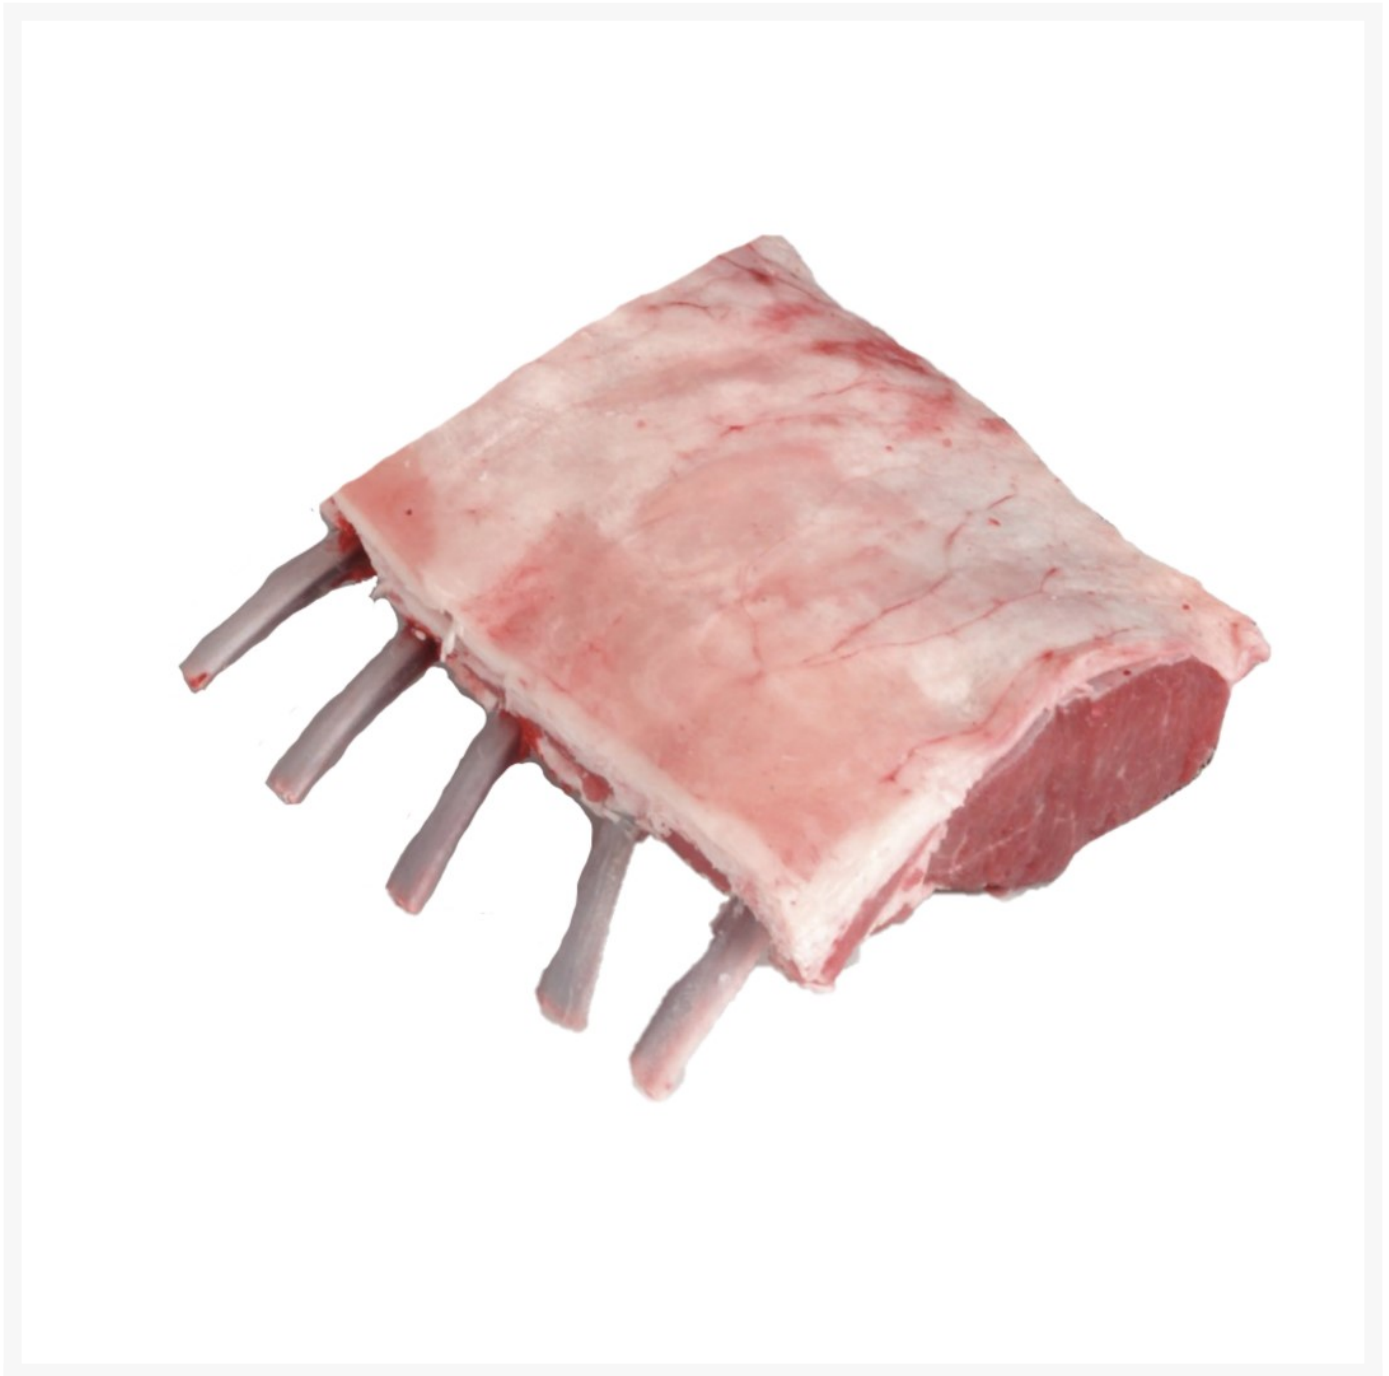

French Trimmed Lamb Rack Gross

Product Images

Additional Information

Storage Type

Chilled