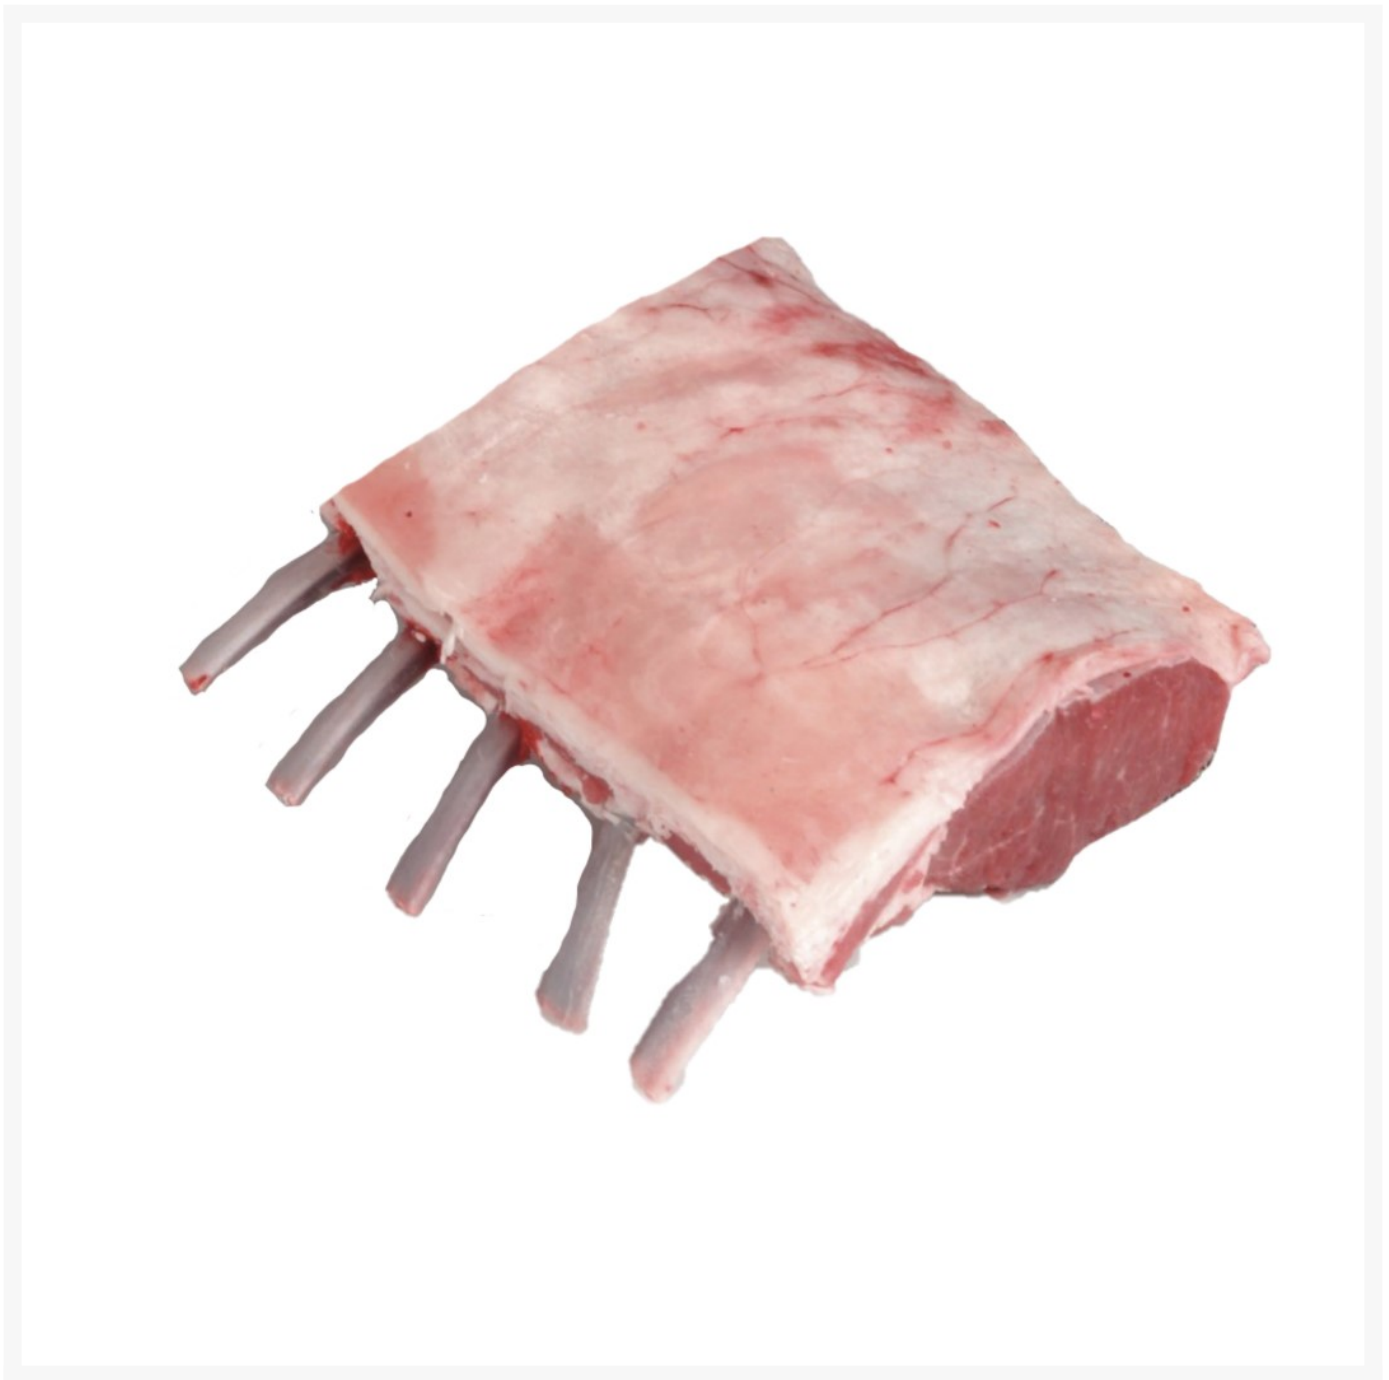

French Trimmed Lamb Rack Nett

Product Images

Additional Information

Storage Type

Chilled