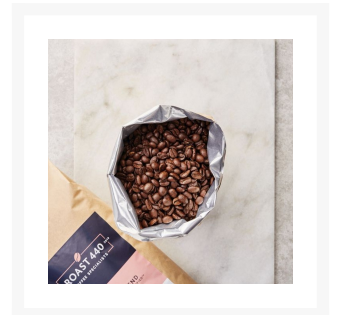

Roast 440 Premium RFA Blend Coffee Beans

Product Images

Additional Information

Storage Type

Ambient