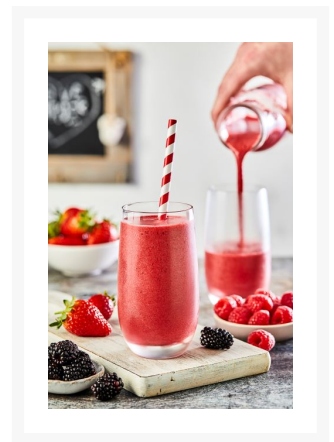

Love Struck Berry Go Round Smoothie

Product Images

Additional Information

Storage Type

Frozen