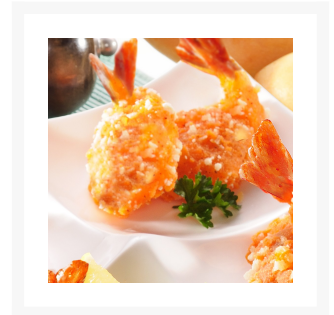

Pacific West Chilli & Mango Prawns 16-20

Product Images

Additional Information

Storage Type

Frozen