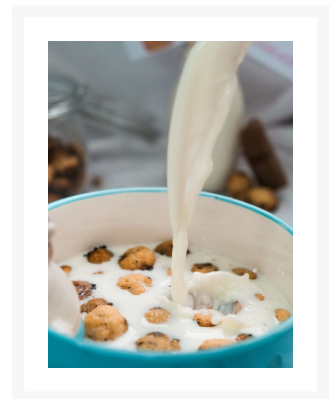

Cotteswold Semi Skimmed Milk Poly Bottle

Product Images

Additional Information

Storage Type

Chilled