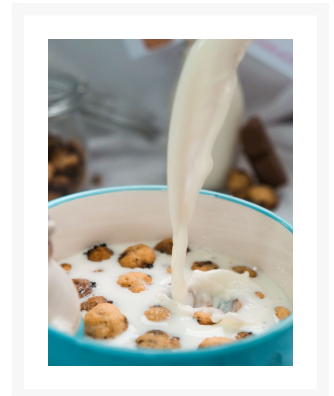

Cotteswold Skimmed Milk Poly Bottle

Product Images

Additional Information

Storage Type

Chilled