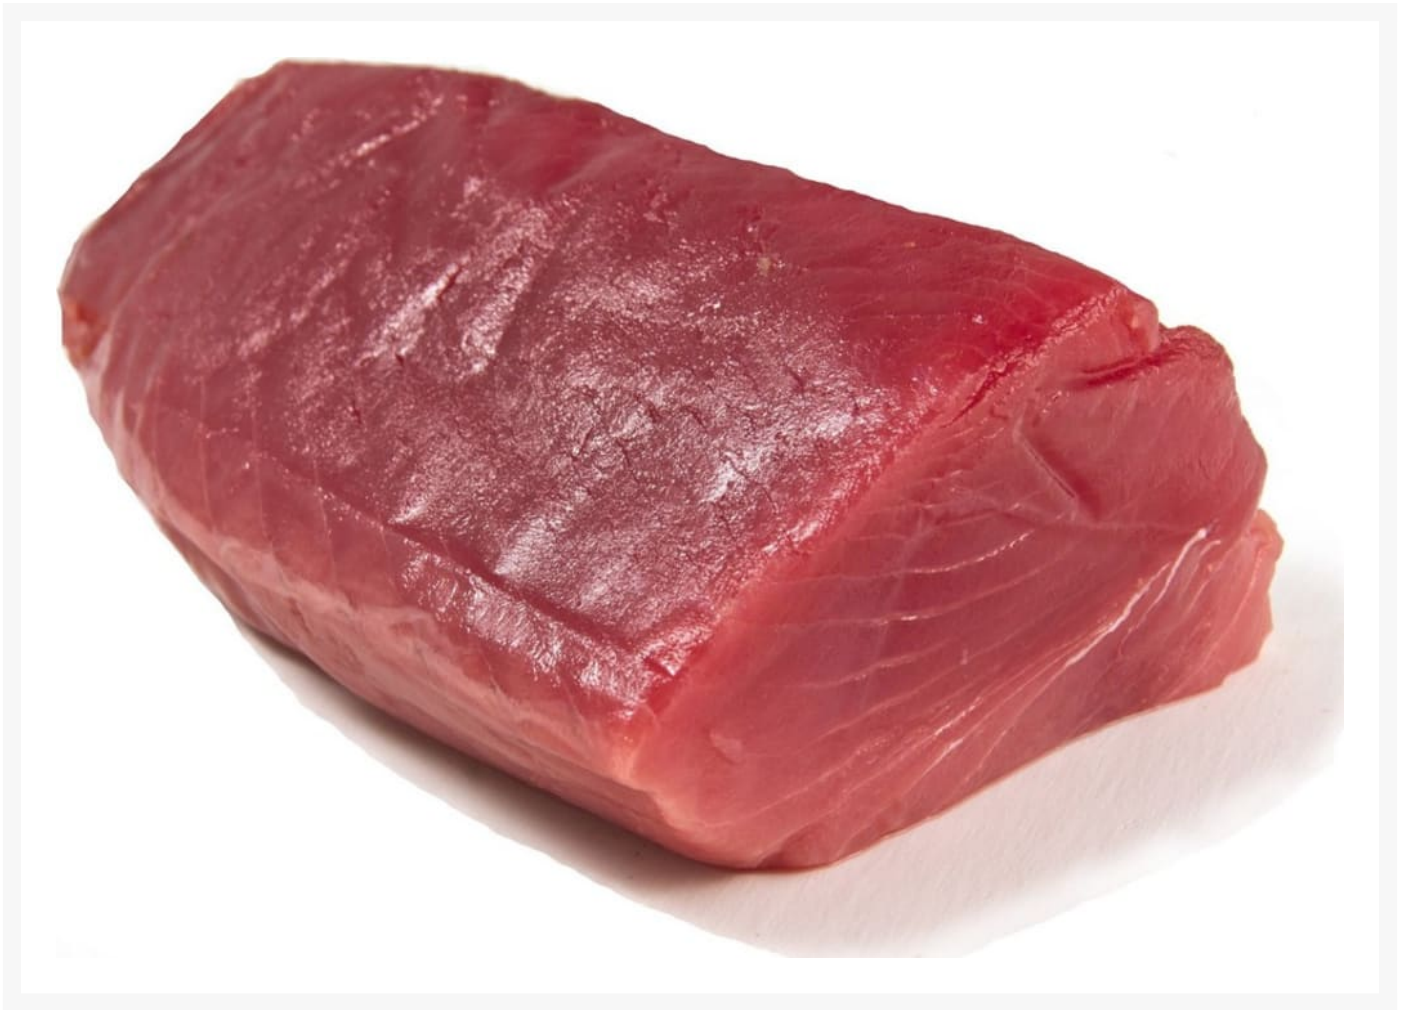

Tuna Loin Centre Cut

Product Images

Additional Information

Storage Type

Frozen