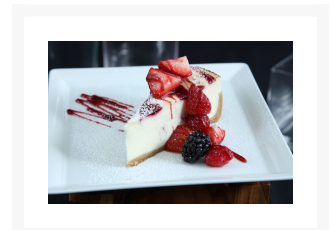

Sweet Street Raspberry & White Chocolate Brulee

Product Images

Additional Information

Storage Type

Frozen