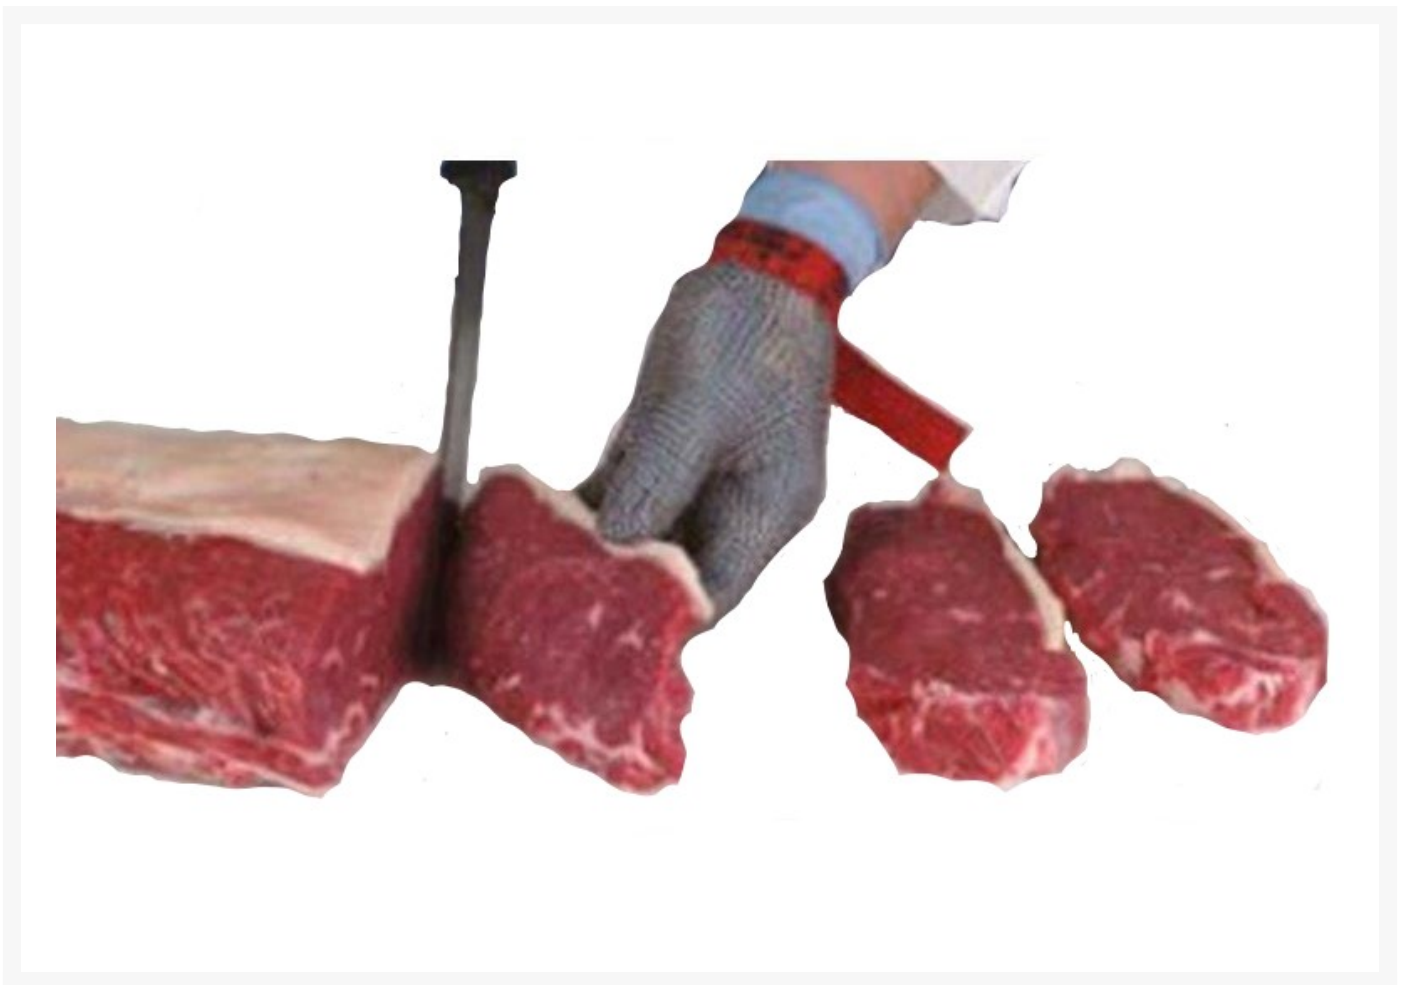

Exmoor National Park Beef Sirloin Steak

Product Images

Additional Information

Storage Type

Chilled