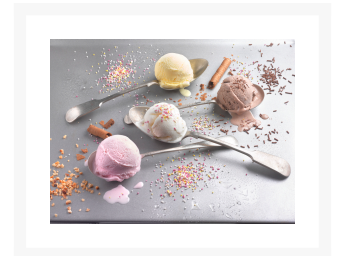

Chefs' Selection Vanilla Flavour Soft Scoop Ice Cream

Product Images

Additional Information

Storage Type

Frozen