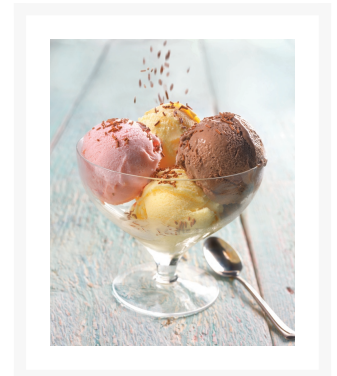

Chefs' Selection Vanilla Flavour Soft Scoop Ice Cream

Product Images

Additional Information

Storage Type

Frozen