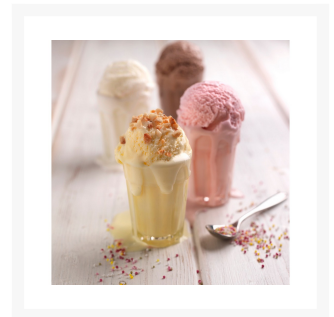

Chefs' Selection Strawberry Flavour Soft Scoop Ice Cream

Product Images

Additional Information

Storage Type

Frozen