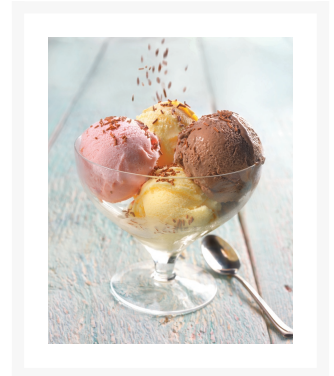

Chefs' Selection Strawberry Flavour Soft Scoop Ice Cream

Product Images

Additional Information

Storage Type

Frozen