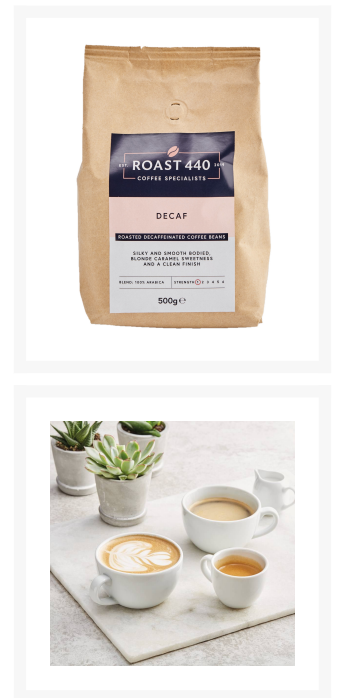

Roast 440 Decaffeinated Coffee Beans

Product Images

Additional Information

Storage Type

Ambient