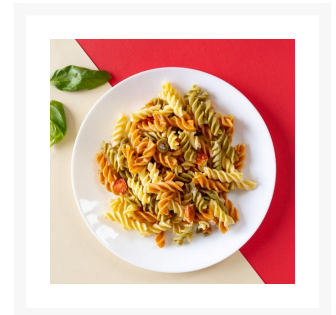

Chefs' Selection Dried Tri Colour Fusilli

Product Images

Additional Information

Storage Type

Ambient