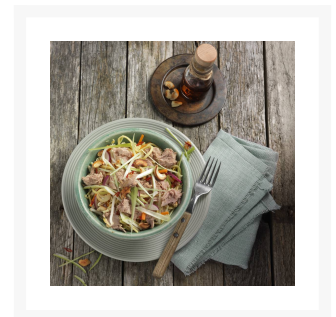

Chefs' Selection Skipjack Tuna Chunks in Brine

Product Images

Additional Information

Storage Type

Ambient