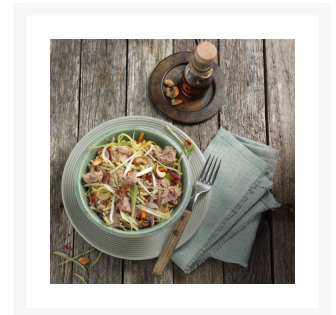

Chefs' Selection Skipjack Tuna Chunks in Brine

Product Images

Additional Information

Storage Type

Ambient